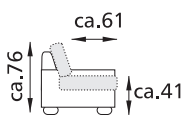

2V-E-3DV / 3DV-E-2V

SM/SD-299

SM-172

2 SOFA - Semanil weiss

METROPOLE

NOT INCLUDED

Kopfteil RS-09

SM/SD-299