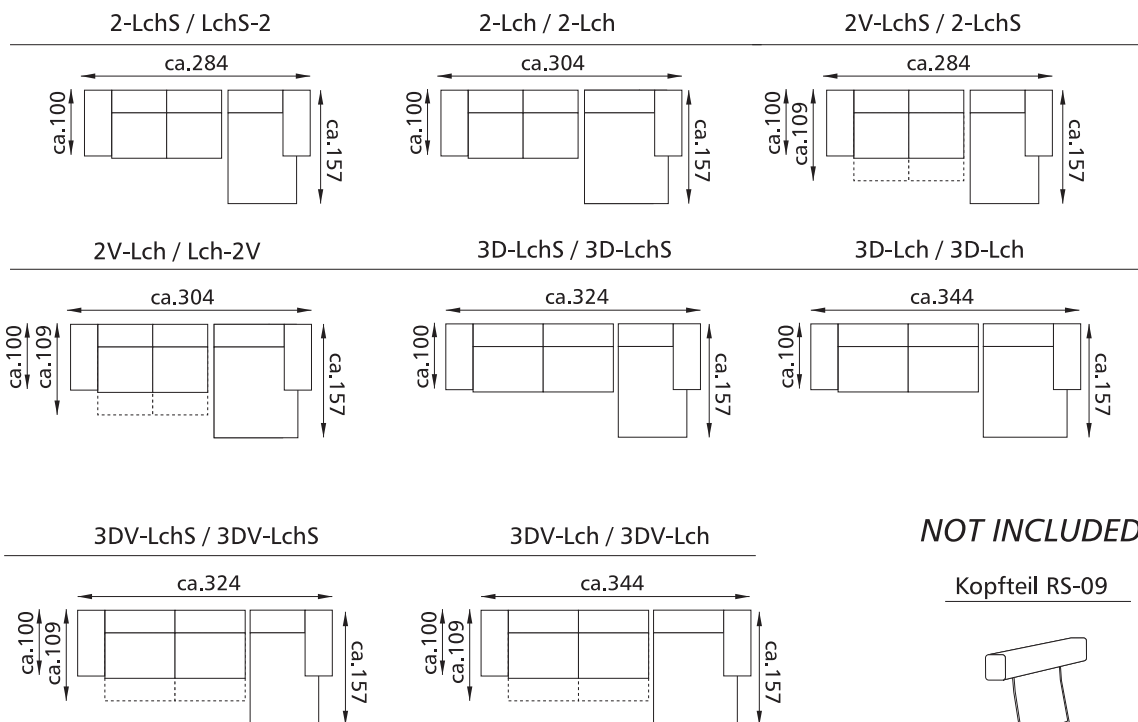

2V-E-3DV / 3DV-E-2V

SM/SD-299

SM-172

2 SOFA - Semanil weiss

METROPOLE

NOT INCLUDED

Kopfteil RS-09

SM/SD-299