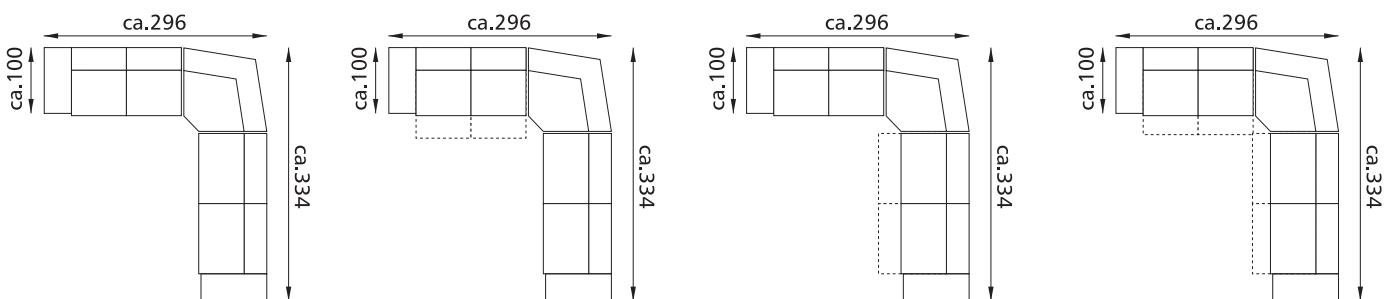

2-E-3D - Cervo weiss

METROPOLE

Variants

1

3D

2-E-3D / 3D-E-2

2V-E-3D / 3D-E-2V

2-E-3DV / 3DV-E-2

2V-E-3DV / 3DV-E-2V

SM/SD-299

SM-172

2 SOFA - Semanil weiss

METROPOLE

NOT INCLUDED

Kopfteil RS-09

SM/SD-299