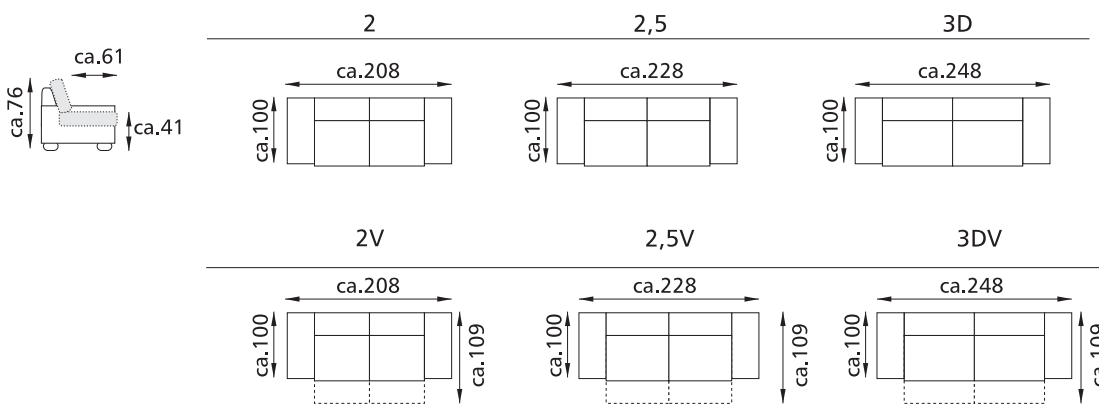

2-E-3D - Cervo weiss

METROPOLE

Variants

1

3D

2-E-3D / 3D-E-2

2V-E-3D / 3D-E-2V

2-E-3DV / 3DV-E-2

2V-E-3DV / 3DV-E-2V

SM/SD-299

SM-172

2 SOFA - Semanil weiss

METROPOLE

NOT INCLUDED

Kopfteil RS-09

SM/SD-299